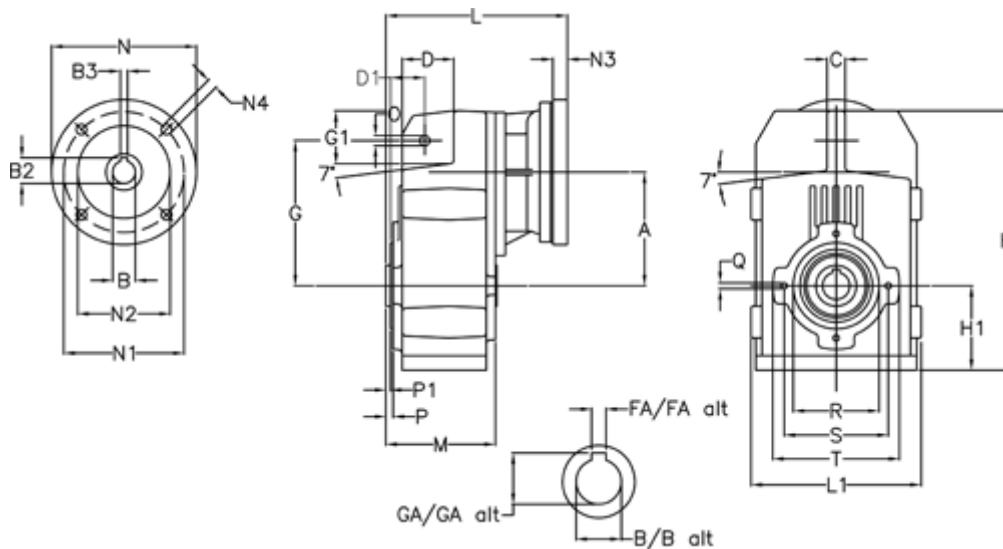

Article number: 295603104203220
 Description: Shaft mounted gear
 A312H35-1042-P63B5

Measures

A = 150.50	FA = 10	M = 125.0	Q = M10x17
B = 35	G = 170	N = 140	R = 110
B1 = 11	G1 = 84.0	N1 = 115	S = 130
B2 = 12.8	GA = 38.3	N2 = 95	T = 150
B3 = 4	H = 326.0	N4 = M8x19	
C = 20	H1 = 102.0	O = 13	
D = 68.0	L = 225.5	P = 6.5	
D1 = 54.0	L1 = 210	P1 = 3.5	